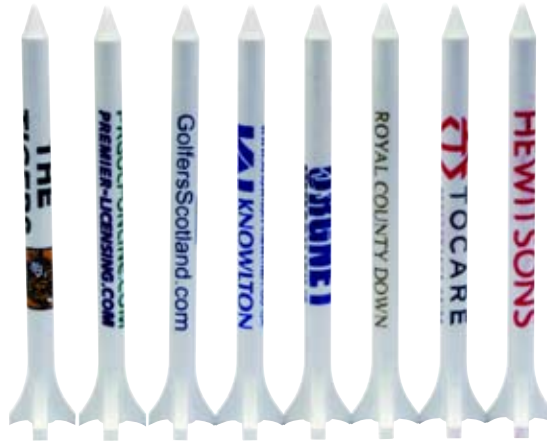

Printed Zero Friction Tees 7cm

Min. Quantity 1000 pieces.
Available in white only

3 Prong top significantly reduces the contact area between the ball and the tee, providing unparalleled distance and accuracy.

Environmental friendly tees!